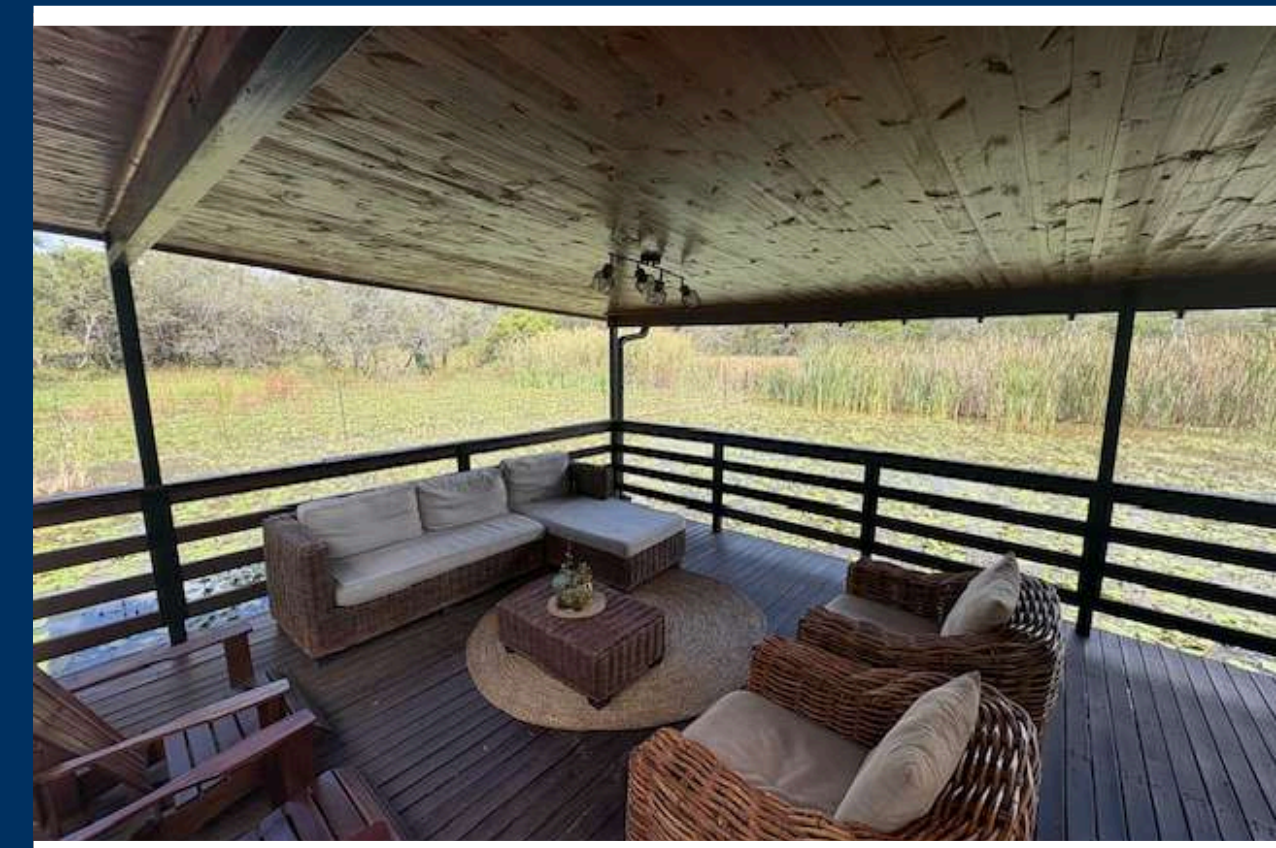

Butchery

- Fully Equipped Retail Butchery
- Established clientele in the Waterberg
- 80kva generator
- 25kva generator
- Experienced Staff