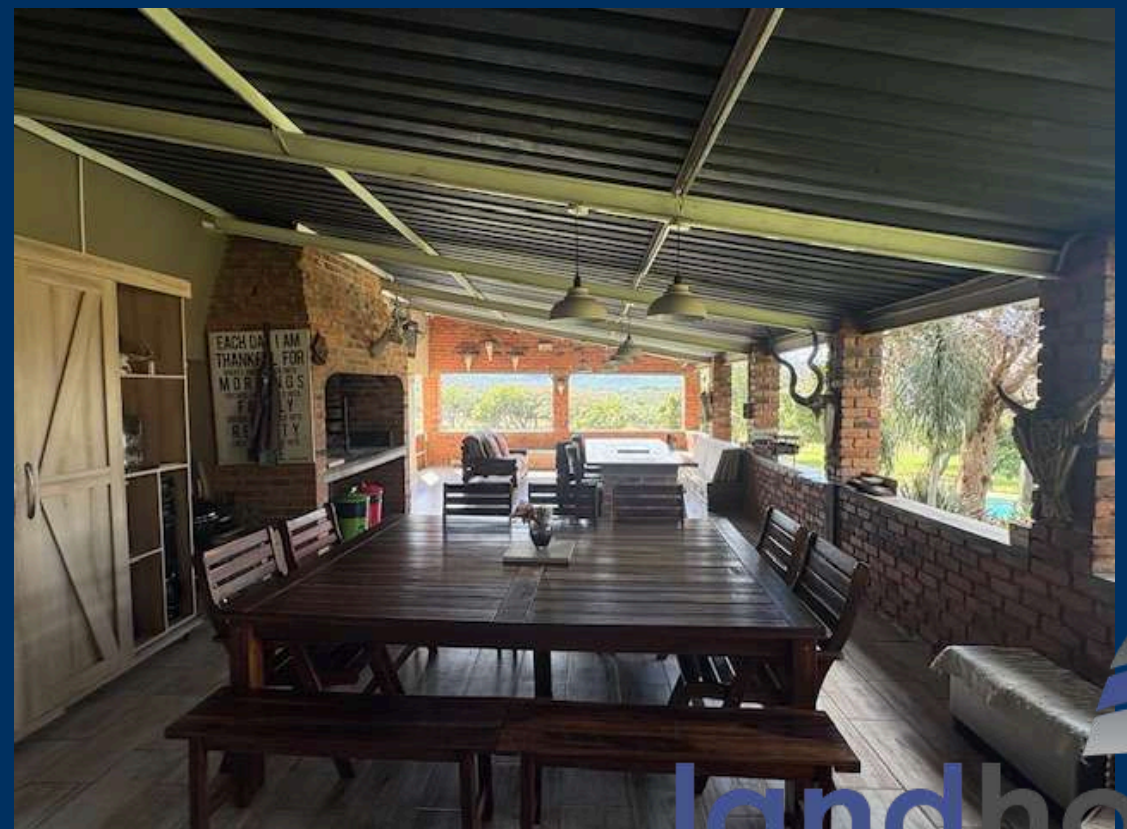

Photography