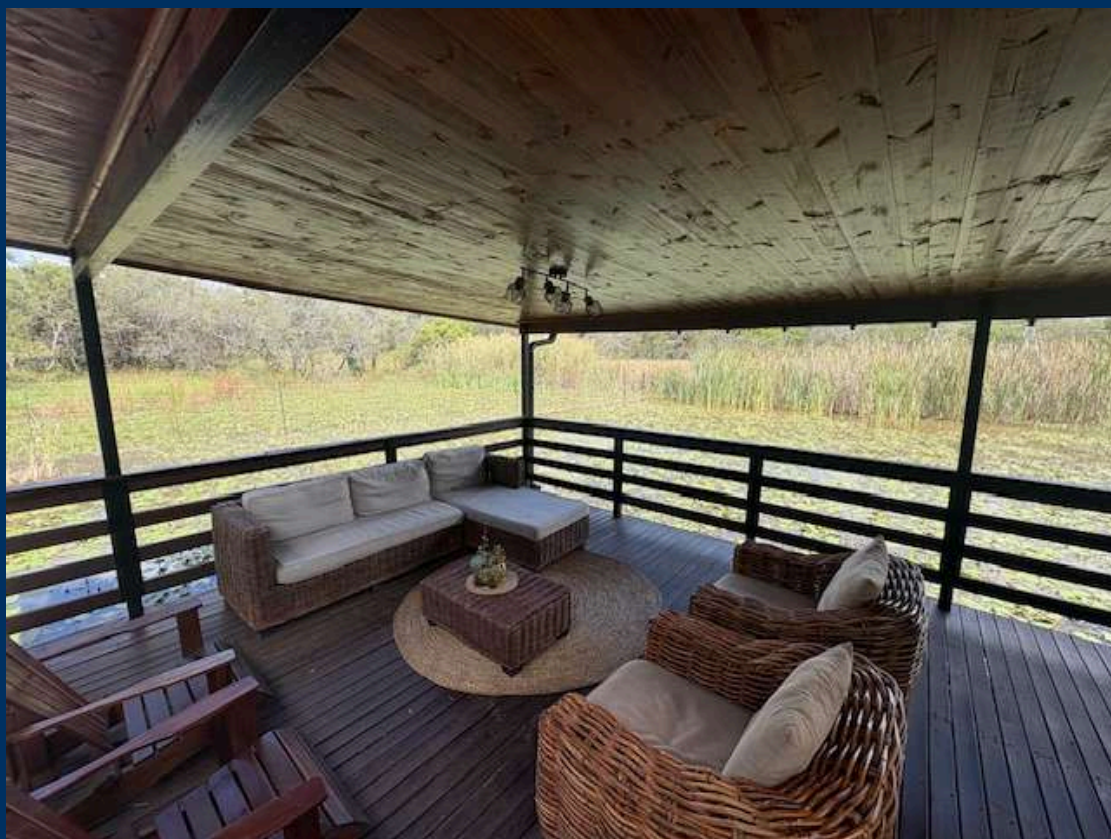

Photography