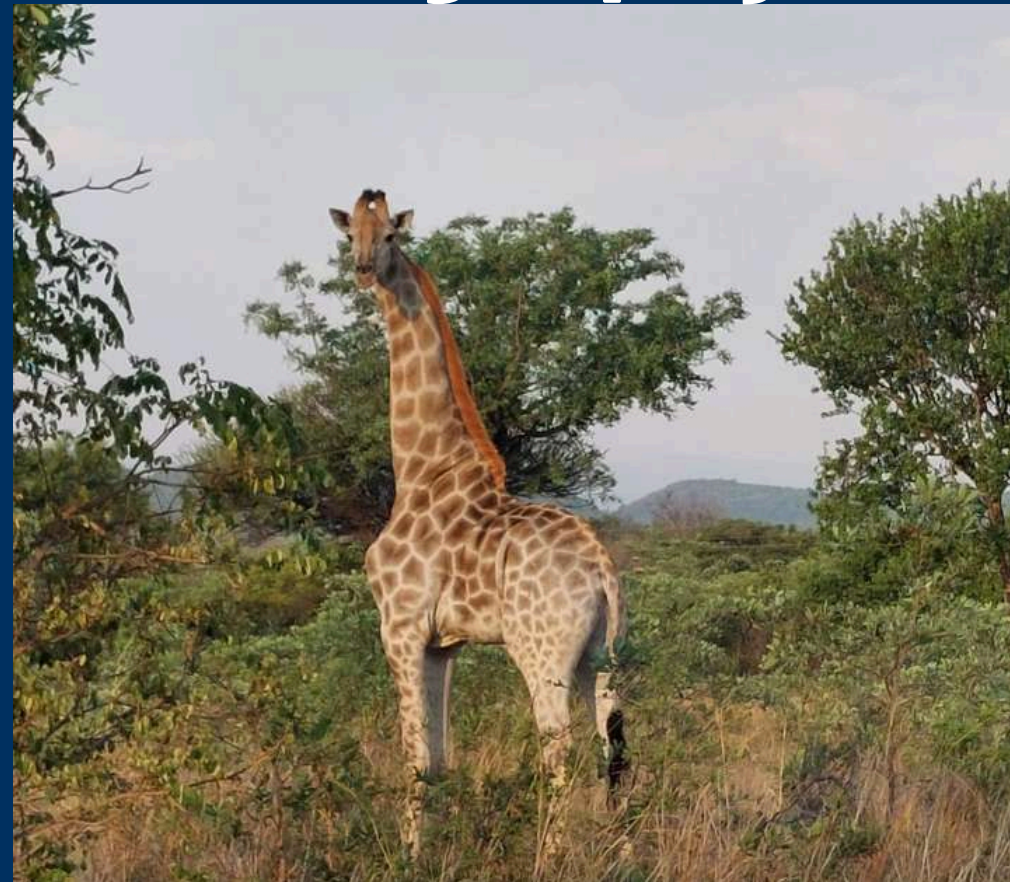

Photography