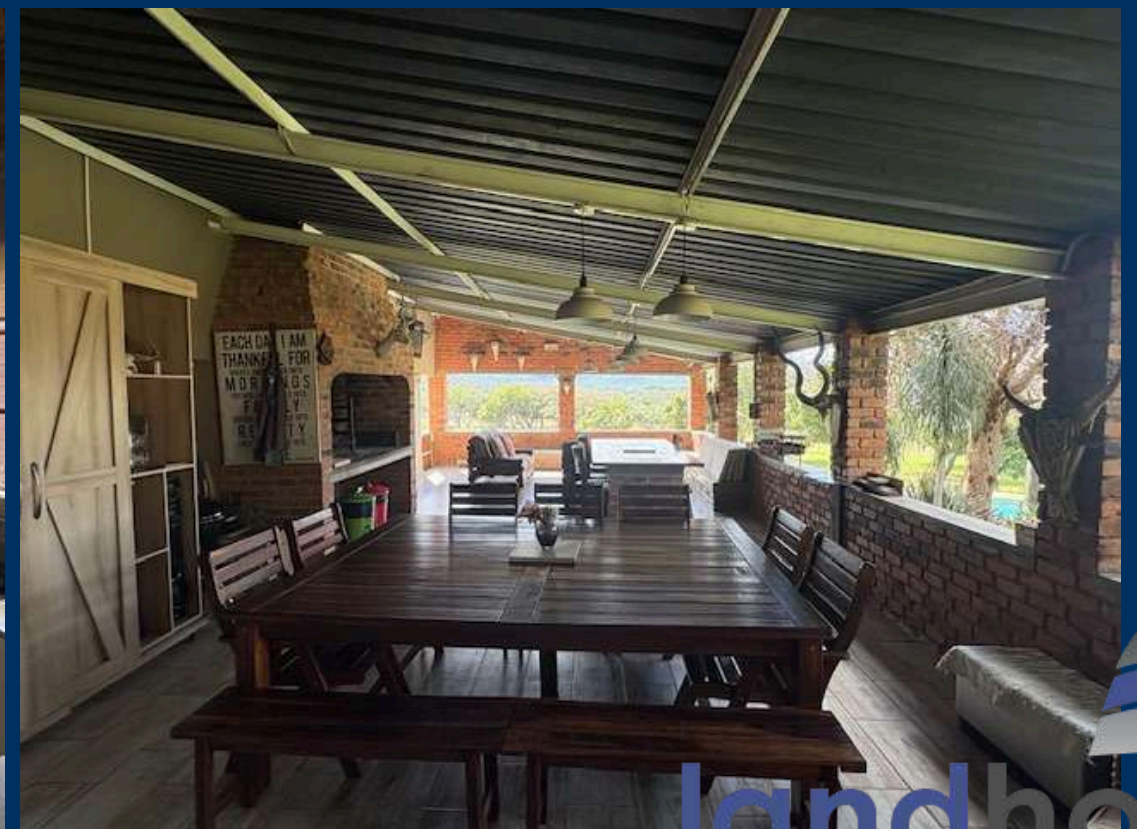

Photography