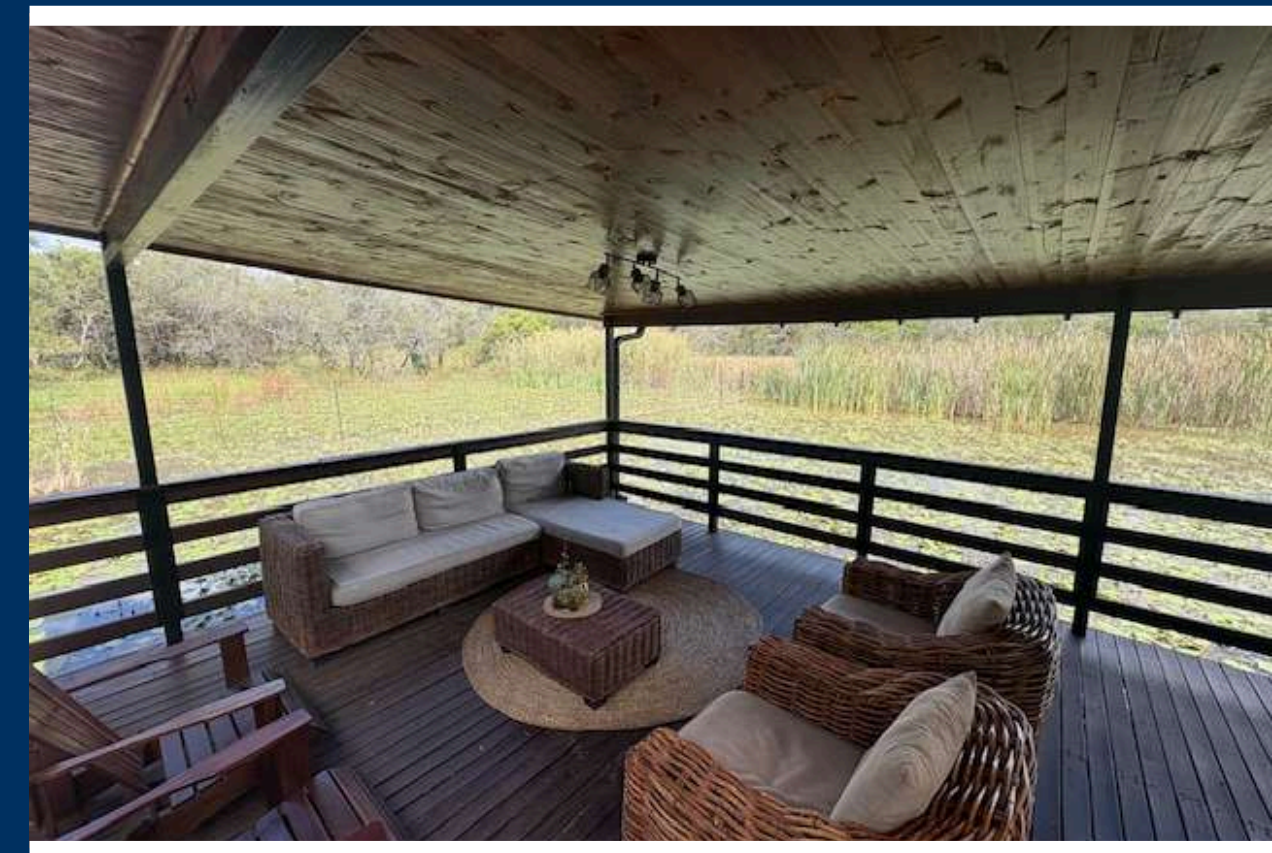

Butchery

- Fully Equipped Retail Butchery
- Established clientele in the Waterberg
- 80kva generator
- 25kva generator
- Experienced Staff